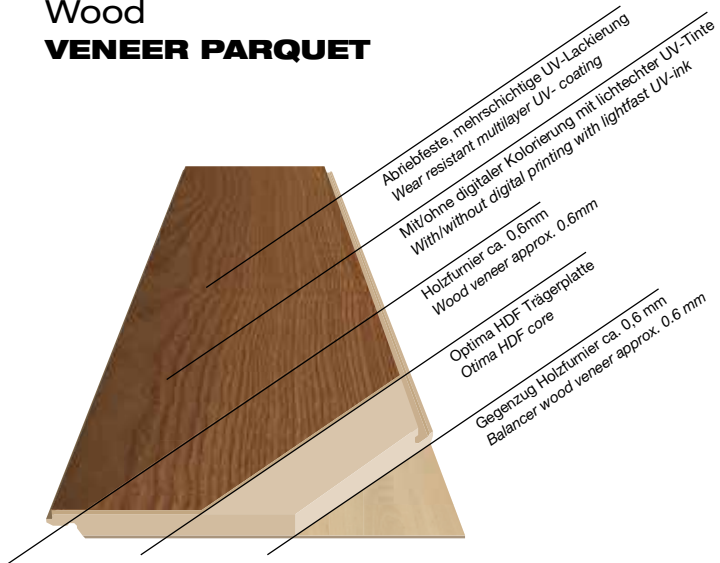

Aufbau | Product Construction

Laminate CLASSIC TOUCH NATURAL TOUCH

Laminate EASY TOUCH

Wood VENEER PARQUET

Sockelleisten | Skirting Boards

Dekorbilder | *Designs*

1-Stab | *1-Strip*

Fliese | *Tile*

1-1/2-Stab | *1-1/2-Strip*

ENDgrain

2-Stab | *2-Strip*

3in1

3-Stab | *3-Strip*

FISHbone

Multistab | *Multistrip*

Dielenformate | *Plank Formats*